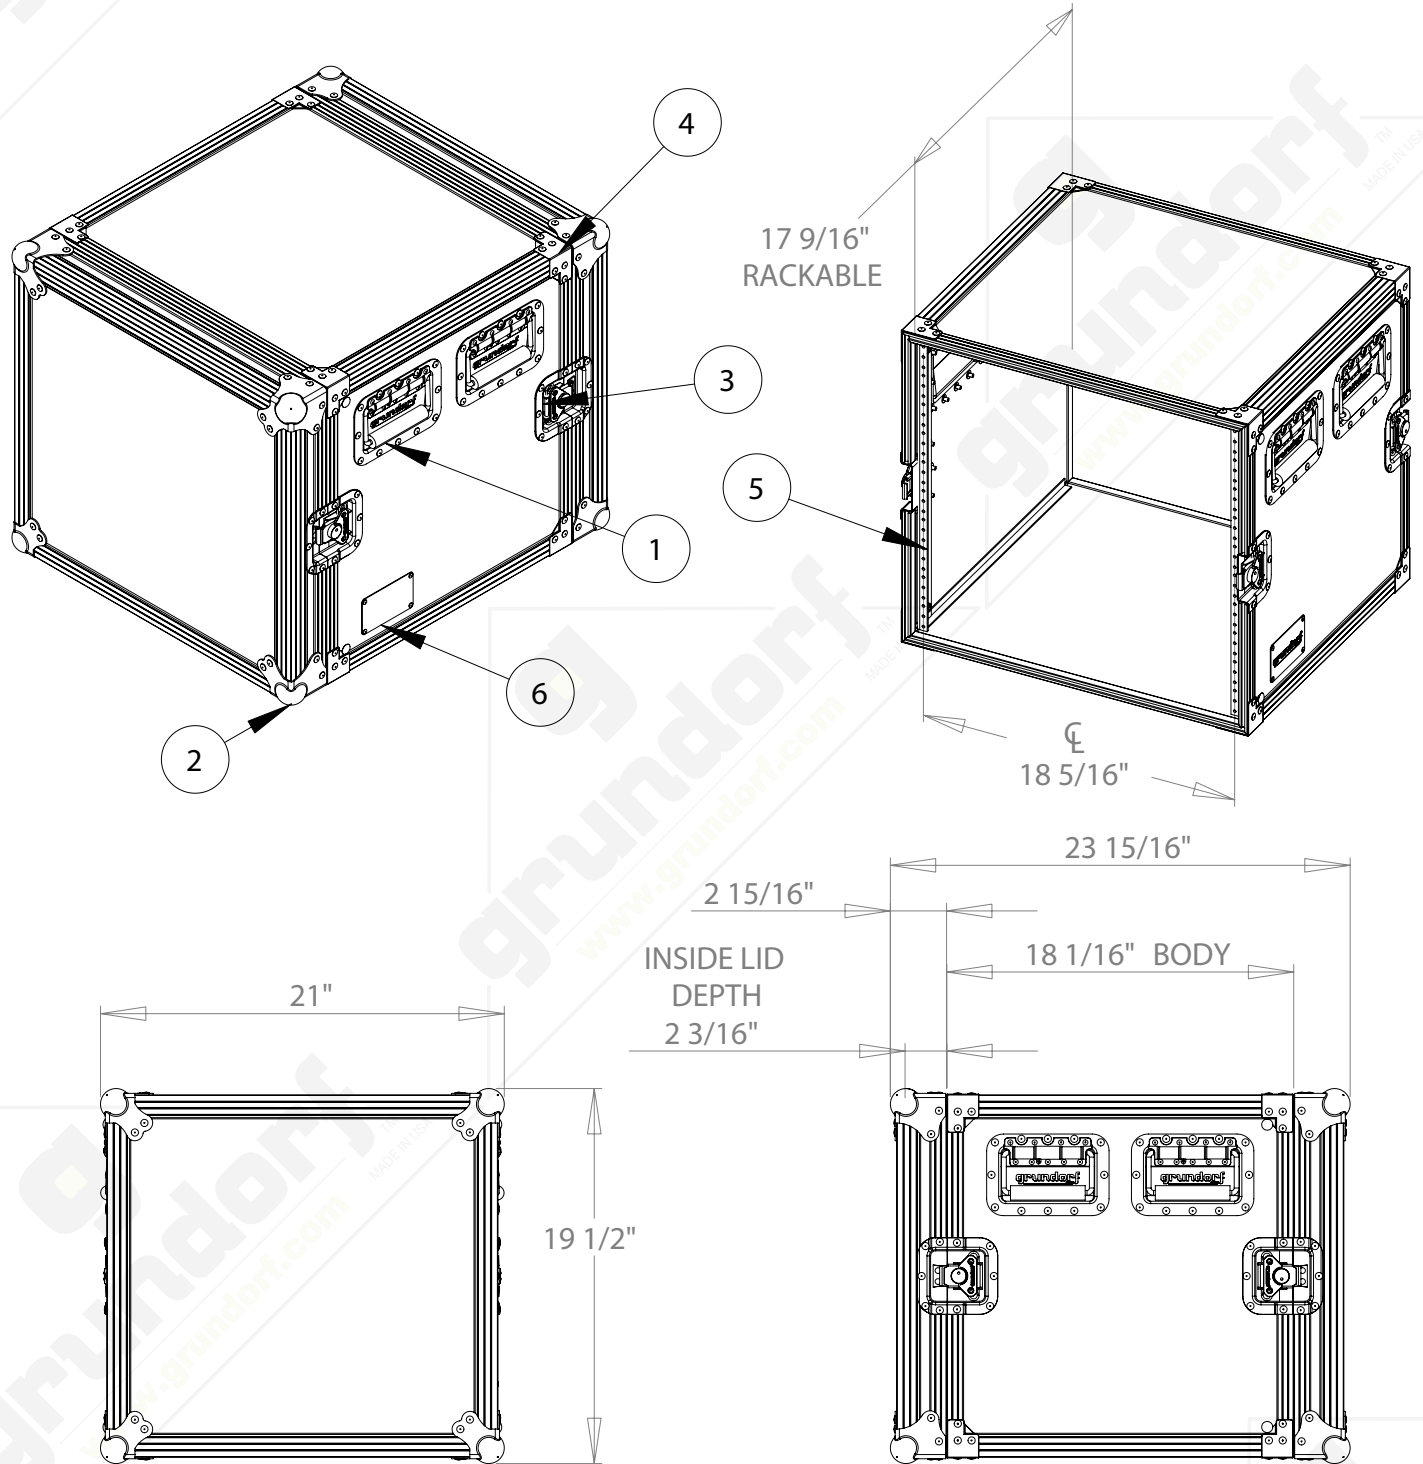

T8-R1018

Tour 8 - Flite Style AMP Rack - 10 Space - 18" Body Depth

#	QTY.	PART NUMBER	DESCRIPTION
1	4	31-005	HANDLE - RECESSED/LOGO/ZINC
2	8	32-016	CORNER-BALL/ZINC
3	4	34-013	CATCH - RECESSED W/OFFSET/ZINC
4	8	35-007	CLAMP - SMALL/OFFSET
5	2	41-010	RACK RAIL-10 SPACE
6	1	83-012	BADGE - GRUNDORF TOUR 8 SERIES

Front View

Side View